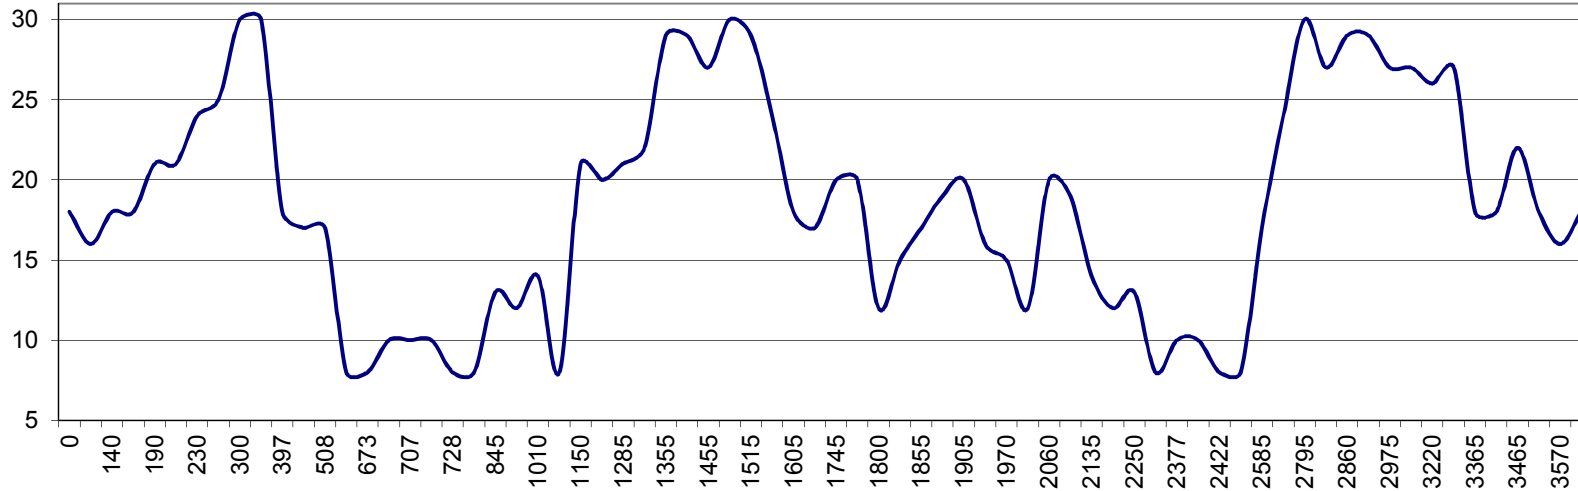

LATUPROFIILIT 2019

3,5 km: HD 22, PHD 22, TC 100

5,0 km: HD 30, PHD 29, TC 139