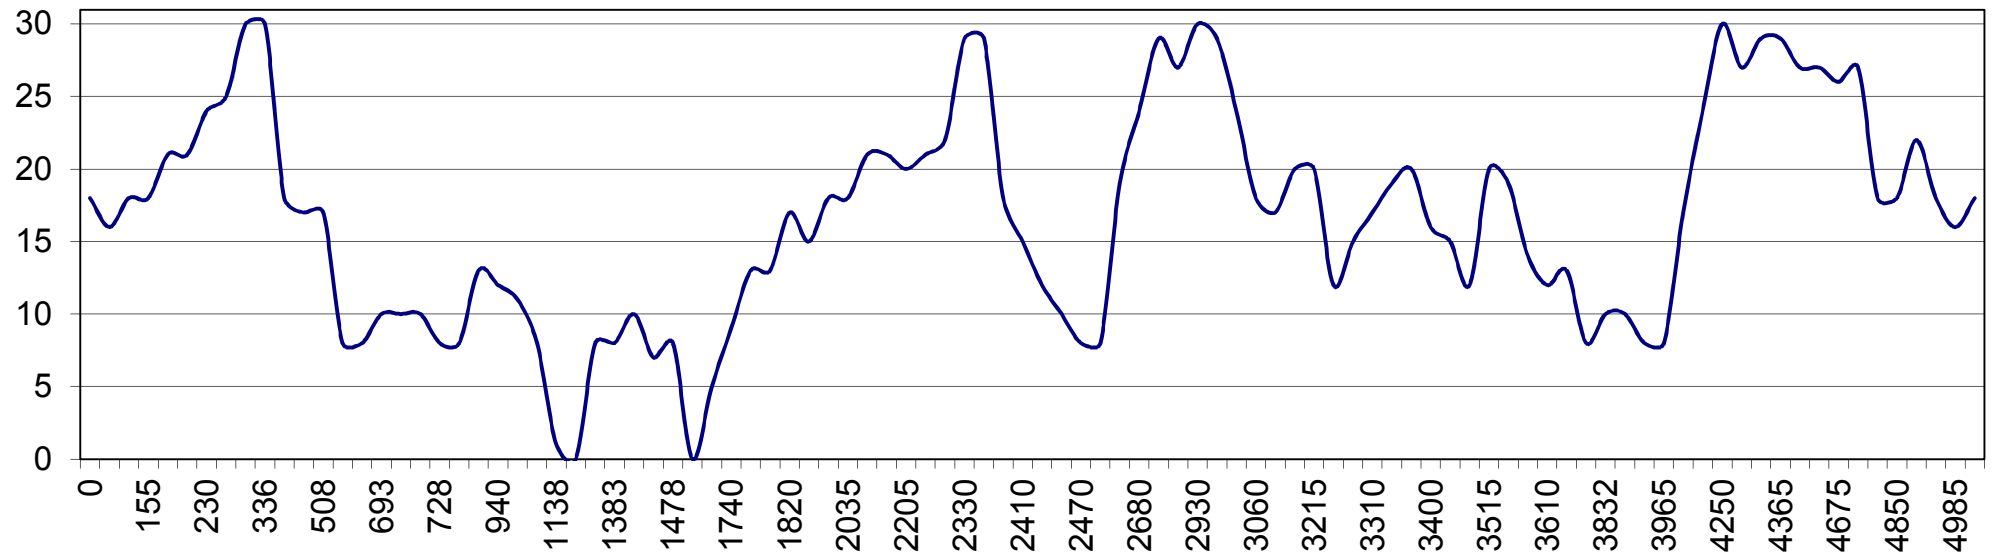

LATUPROFIILIT 2019

3,5 km: HD 22, PHD 22, TC 100

5,0 km: HD 30, PHD 29, TC 139